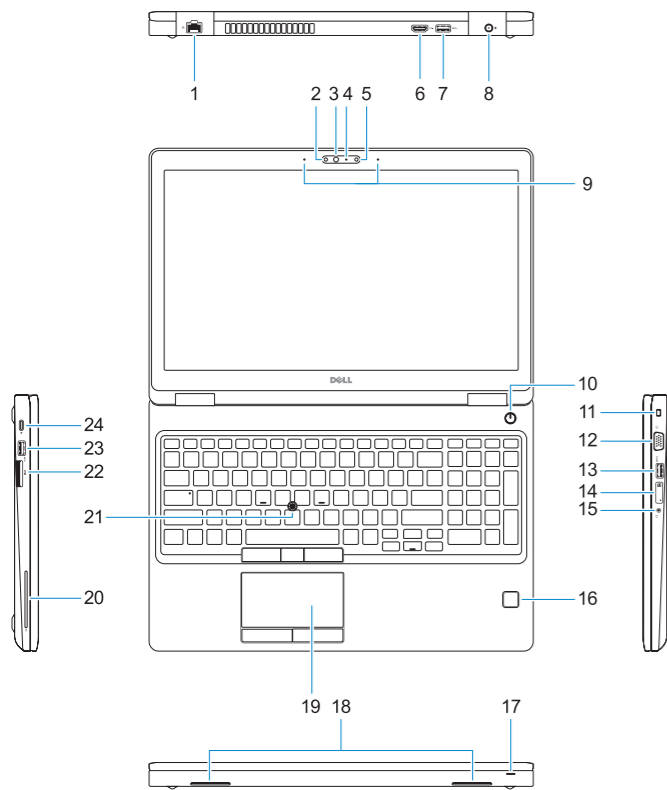

P60F001

Computer model

Computermodel | Model komputera

Model de computer | Model računalnika

Latitude 15-5580

OY2KPPA00

© 2017 Dell Inc. or its subsidiaries.

© 2017 Microsoft Corporation.

2017-03

Features

Kenmerken | Funkcje | Caracteristici | Funkcije

1. Network port
2. Infrared (IR) camera (optional)
3. Infrared emitter (optional)
4. Camera status light (optional)
5. Camera (optional)
6. HDMI port
7. USB 3.0 port
8. Power connector port
9. Dual array microphones
10. Power button
11. Nobel Wedge lock slot
12. VGA port
13. USB 3.0 port with PowerShare
14. uSIM card slot (optional)
15. Headset/Microphone port
16. Touch Fingerprint reader (optional)
17. Battery charge status light
18. Speakers
19. Touchpad
20. Smart card reader (optional)
21. Pointstick (optional)
22. SD Card reader
23. USB 3.0 port
24. DisplayPort over Type-C connector/ optional Thunderbolt™ 3
25. Service tag label